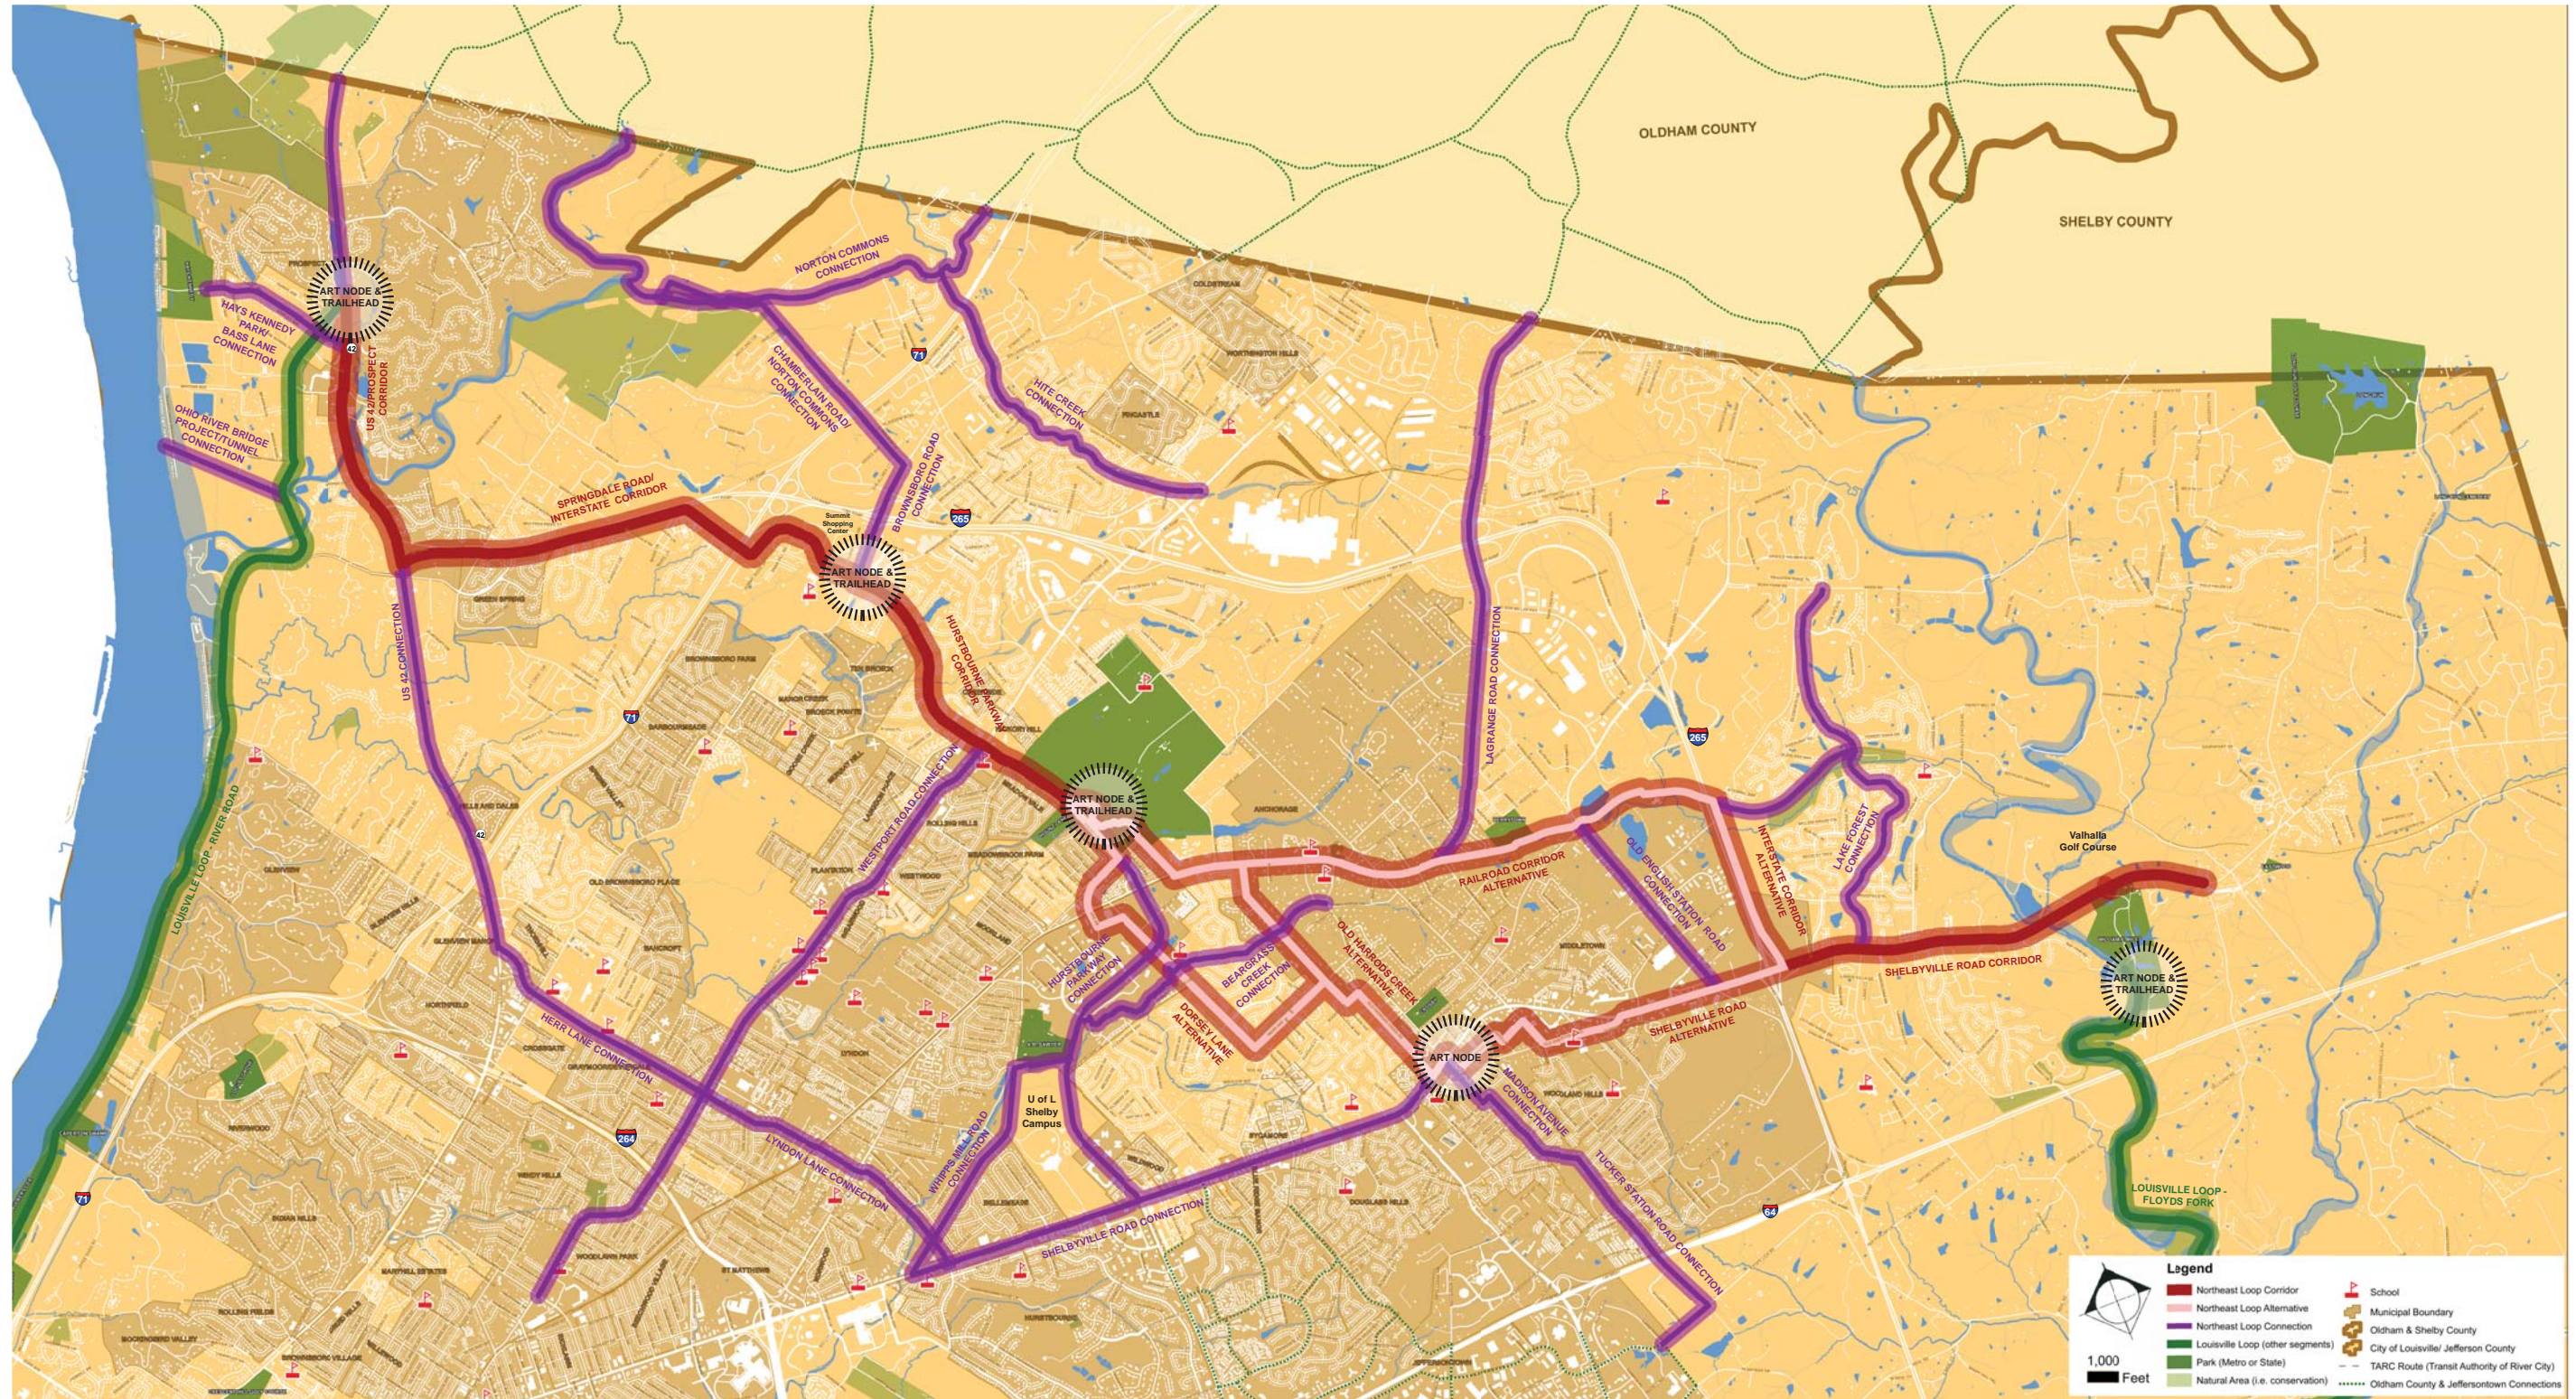

connections

Northeast Segment of the Louisville Loop